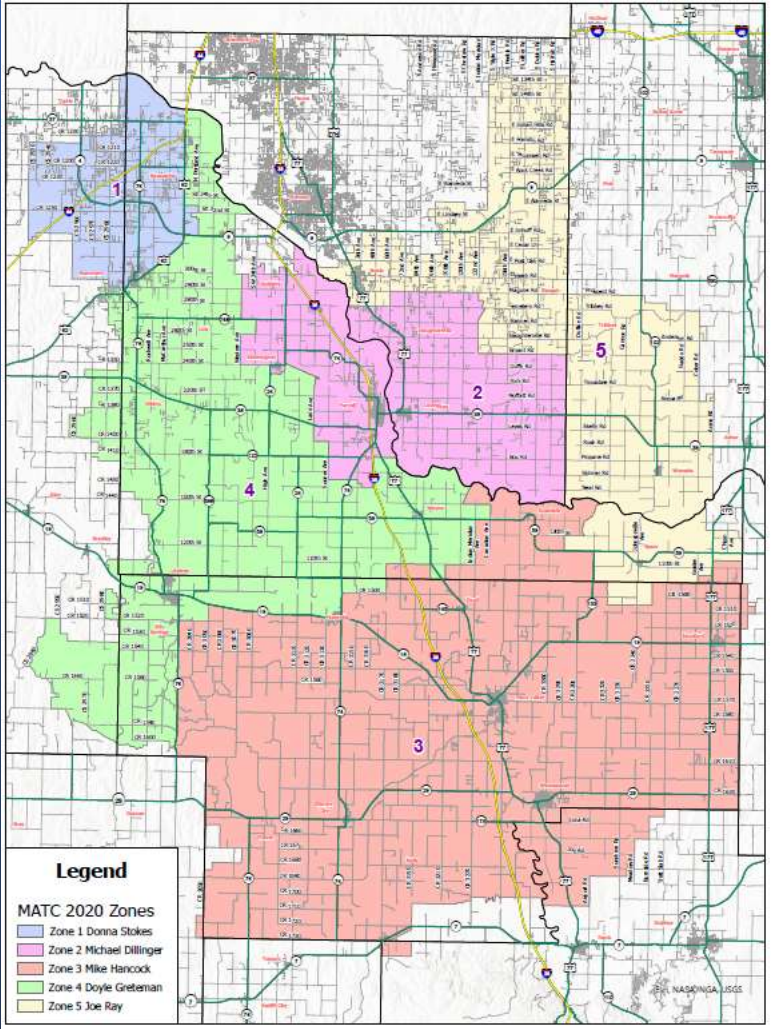

Broadband Technicians

Mid America
Technology Center
Wayne, OK

Current data

- 35 Full Time/Day Time Programs
 - 10 – 1 year Programs
 - 25 – 2 year Programs
 - 2 Post-Secondary only (PN & Lineworker)
 - 2 High School only (Cosmo & Pre Eng)
-
- 6 BIS Coordinators
 - 3 BIS Trainers
 - 5 Satellite locations
 - 69 Adjunct Teachers
 - 116 Customized Classes

Ongoing projects

Updating the
Wayne Campus

Securing Land for
a North Campus

MATC
Foundation

Adding BIS and
Full Time Training
opportunities

MATC Mercantile

30-17
No 505 Panel Box
Parker
Parker
TSC
Circuit breaker
7/10/15

Parker - Tech
Outside of Terminal
11" - 75"
Duo for Model

1 Violet
12 Aqua

80.01
90.03
100.00
110.01
120.00

1.0.09
8.0.02
9.0.03
10.0.02
11.0.02

100.01
110.01
120.02
AVG 0.011

AVG

AVG 0.022 Red = 8.6
Black = 8.6
Yellow = 8.6
Rose = 10.6
Violet = 11.5